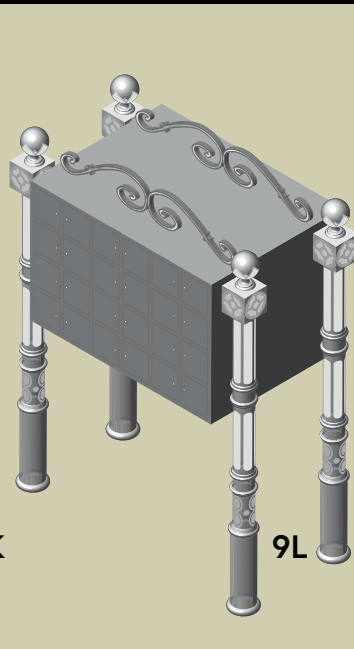

8L

8M

8N

8O

9K

9L

9M

9N

9O

9P

POLE FAMILY

10B 10C 10D 10E 10F 10G 10H 10I 10J 10K 10L 10M

COVER PAGE BOTTOM RIGHT – LEFT
 BUENA PARK, CA. CIVIC CENTER CONCRETE BOLLARDS
 OLD TOWN TUSTIN , CA. SIGNAGE
 CITY OF LOS ANGELES CAST POLE BASE DETAIL
 CITY OF CYPRESS, CA. STREET LIGHTING