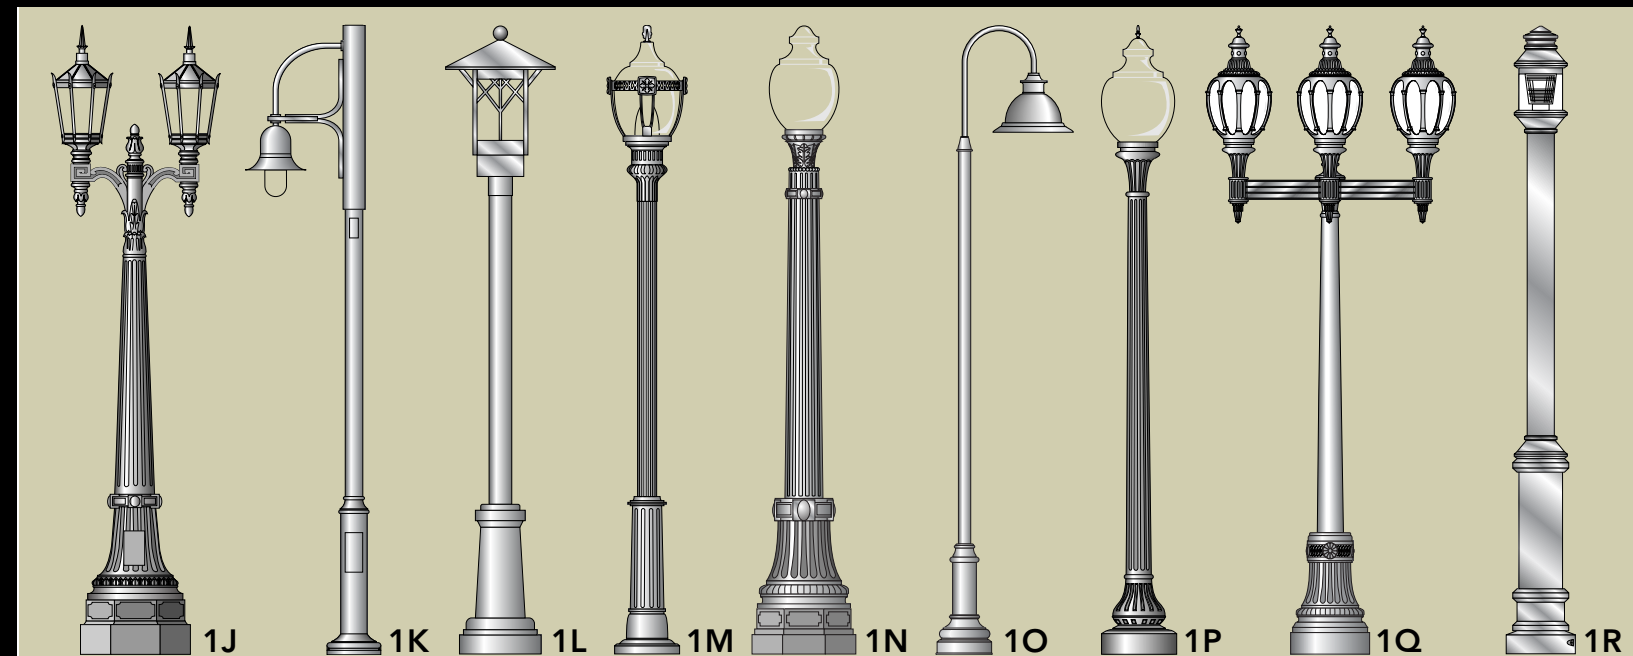

For all your outdoor lighting needs, contact your local *South Coast Lighting* representative.

TABLE OF CONTENTS

- Ornamental Metal Poles 1**
- Decorative Concrete Poles 2**
- Approved by Southern California Utilities 3**
- Light Fixtures Historical (Post Top and Pendant)..... 4**
- Light Fixtures - Traditional and Contemporary 5**
- Ornamental Traffic Poles..... 6**
- Decorative Street and Sign Posts..... 7**
- Bollards and Site Amenities 8**
- Custom and Retro-Fit..... 9**

1B

1C

1D

1E

1F

1G

1H

1I